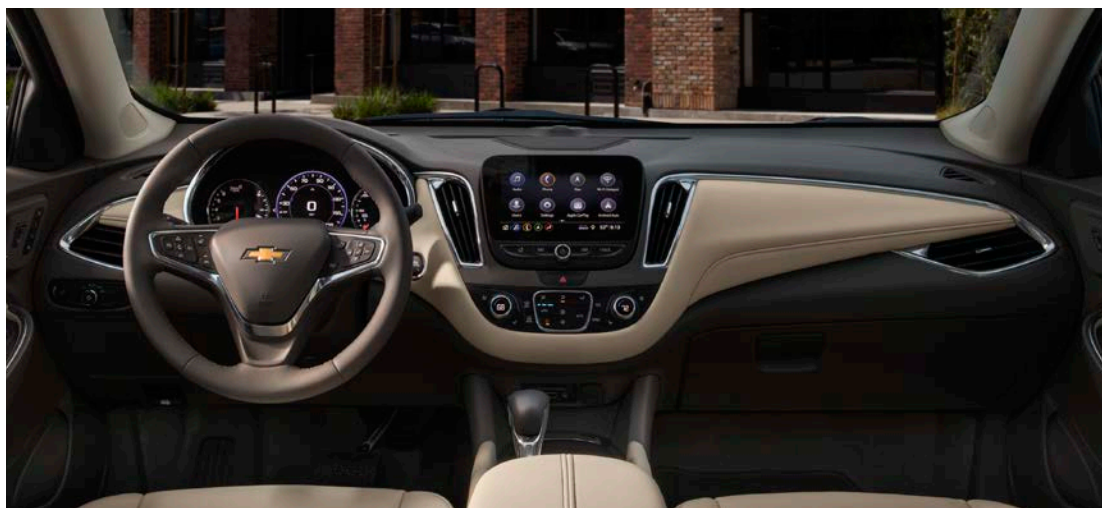

Malibu Premier interior in Light Wheat with Dark Atmosphere accents.

¹ Vehicle user interface is a product of Apple and its terms and privacy statements apply. Requires compatible iPhone and data plan rates apply. ² Vehicle user interface is a product of Google and its terms and privacy statements apply. Requires the Android Auto app on Google Play and a compatible Android smartphone. Data plan rates apply. You can check which smartphones are compatible at g.co/androidauto/requirements. ³ Service varies with conditions and location. Requires active service and paid AT&T data plan. Visit onstar.com for details and limitations. ⁴ Safety or driver assistance features are no substitute for the driver's responsibility to operate the vehicle in a safe manner. Read the vehicle Owner's Manual for important feature limitations and information.

Apple CarPlay, iPhone, Siri and Apple Music are trademarks of Apple Inc., registered in the U.S. and other countries. Android, Google Play and Android Auto are trademarks of Google LLC.

Due to current supply chain shortages, certain features shown have limited or late availability, or are no longer available. See the window label or a dealer regarding the features on an individual vehicle.